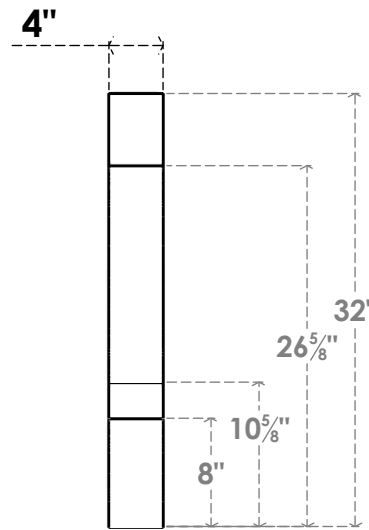

ITEM NUMBER: BRCPC040X24000X32000BOA

4"W X 24"D X 32"H BALBOA ARCHITECTURAL GRADE PVC CLOSED KNEE BRACE

SIDE PROFILE

FRONT PROFILE

ISOMETRIC

EKENA MILLWORK
2300 WEST MAIN ST.
CLARKSVILLE, TX 75426
TOLL FREE: 866-607-0453
WWW.EKENAMILLWORK.COM