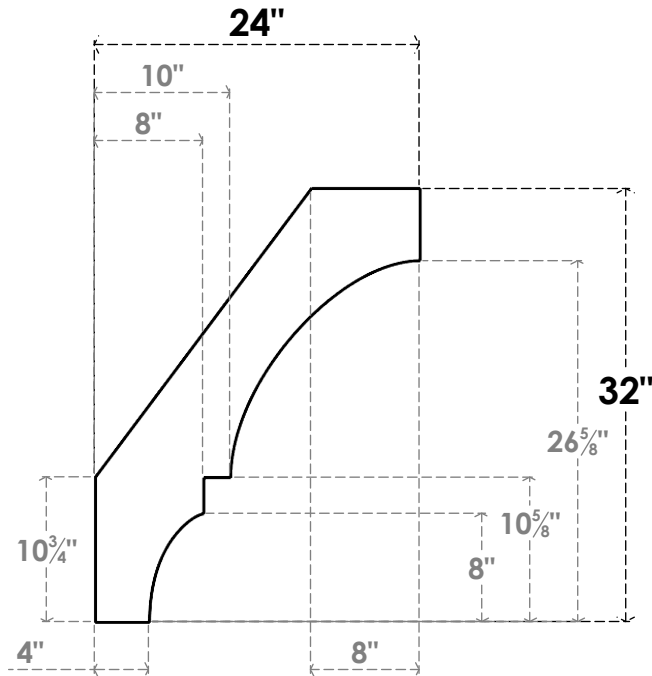

ITEM NUMBER: BRCPC040X24000X32000BOA

4"W X 24"D X 32"H BALBOA ARCHITECTURAL GRADE PVC CLOSED KNEE BRACE

SIDE PROFILE

FRONT PROFILE

ISOMETRIC

EKENA MILLWORK
2300 WEST MAIN ST.
CLARKSVILLE, TX 75426
TOLL FREE: 866-607-0453
WWW.EKENAMILLWORK.COM